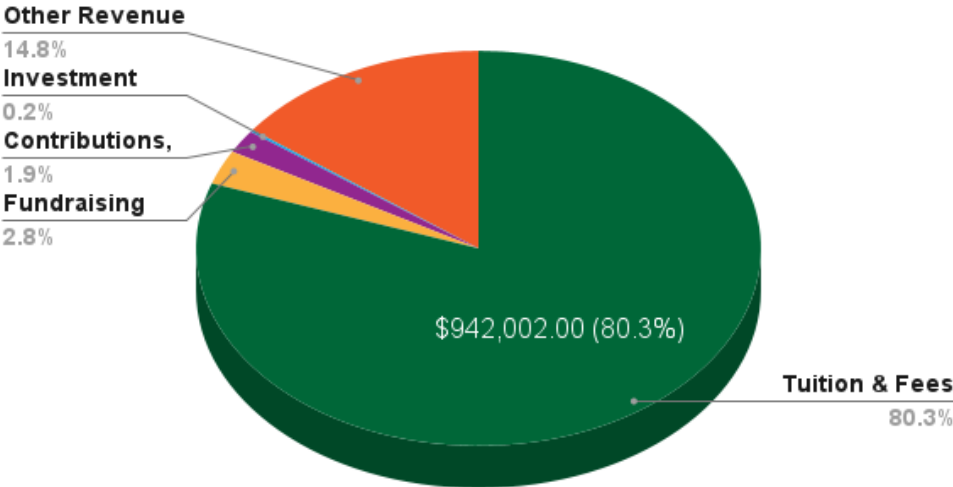

June 30, 2022 Graph

Financial information was obtained from Canton Montessori School's Form 990 which is filed annually with the Internal Revenue Service.