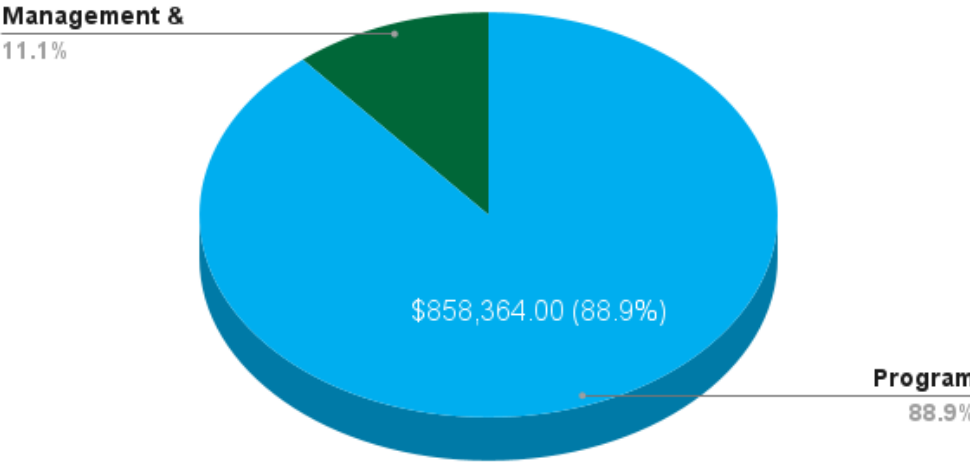

Financial Information Support & Revenue 2 Year Comparision

June 30, 2021 Graph

June 30, 2022 Graph

Financial information was obtained from Canton Montessori School's Form 990 which is filed annually with the Internal Revenue Service.