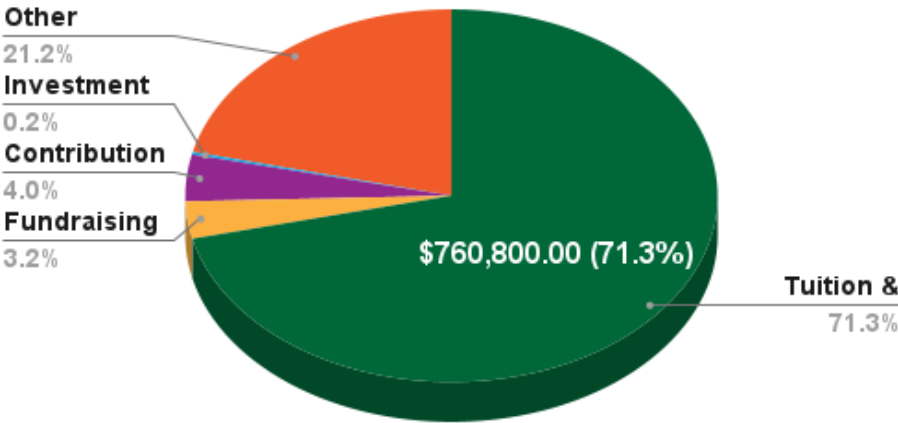

Financial Information Expenses 2 Year Comparision

June 30, 2021 Graph