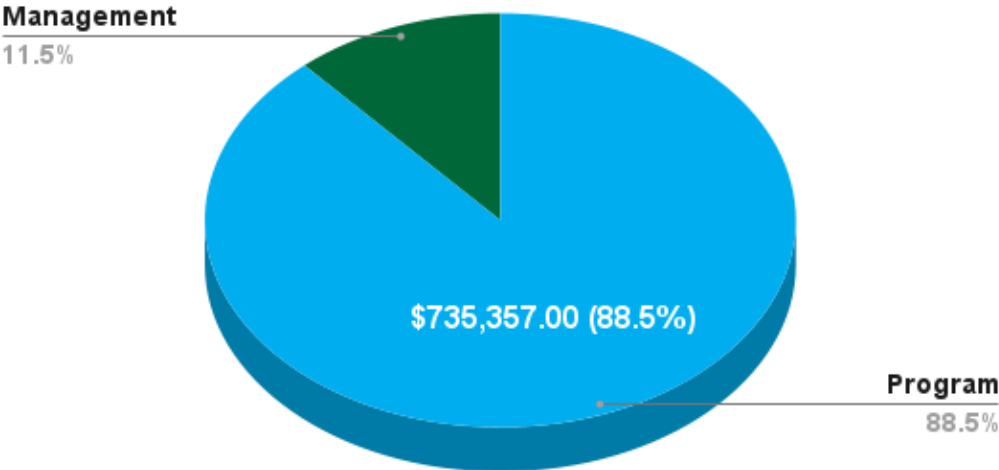

Financial Information Support & Revenue 2 Year Comparision

June 30, 2021 Graph